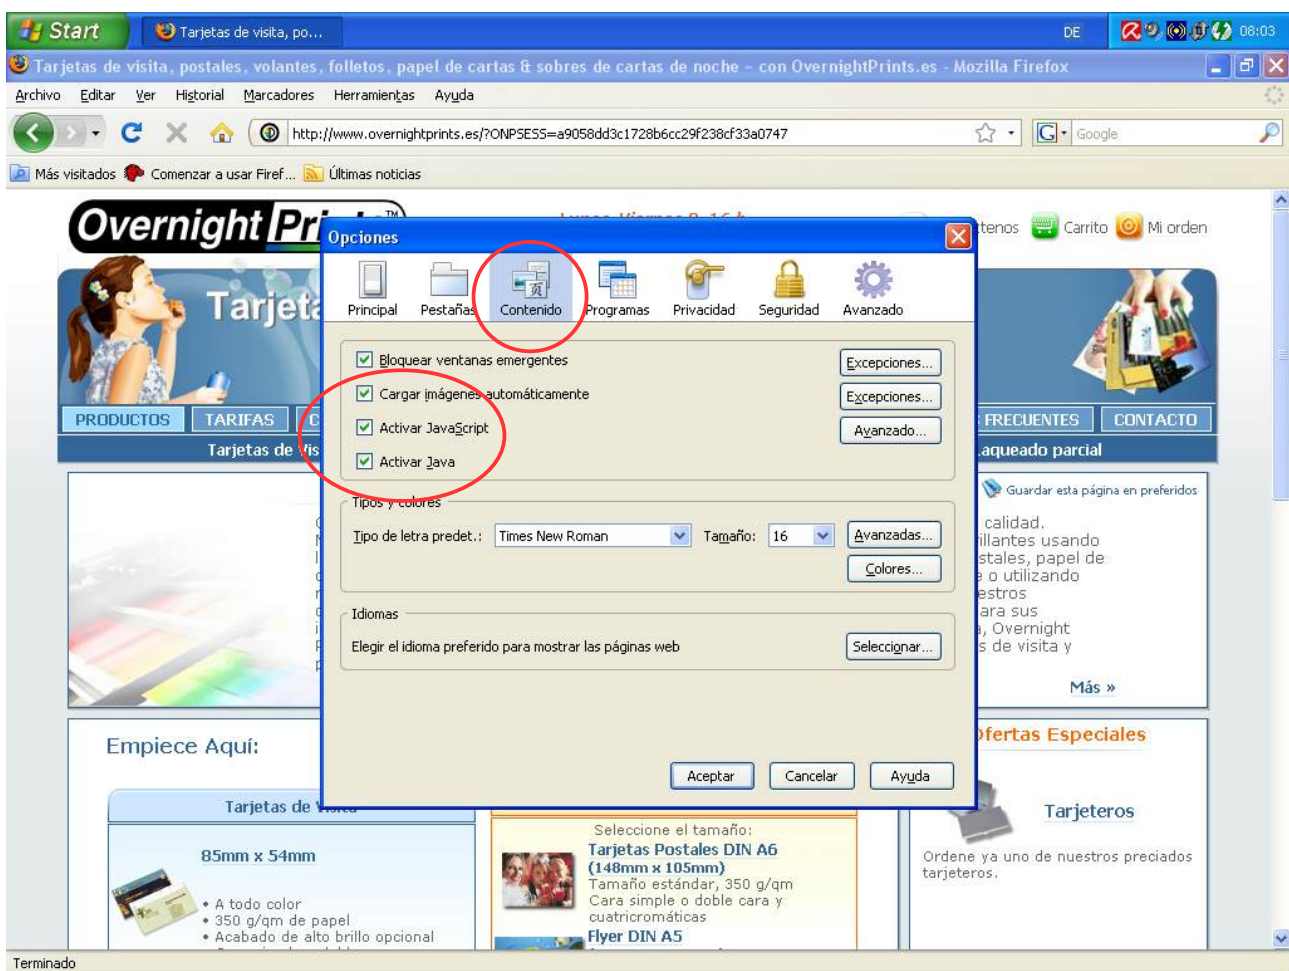

- menu of the "Firefox Opciones":
  "Contenido" >> enable "Cargar imágenes automáticamente", "Java" & "JavaScript"