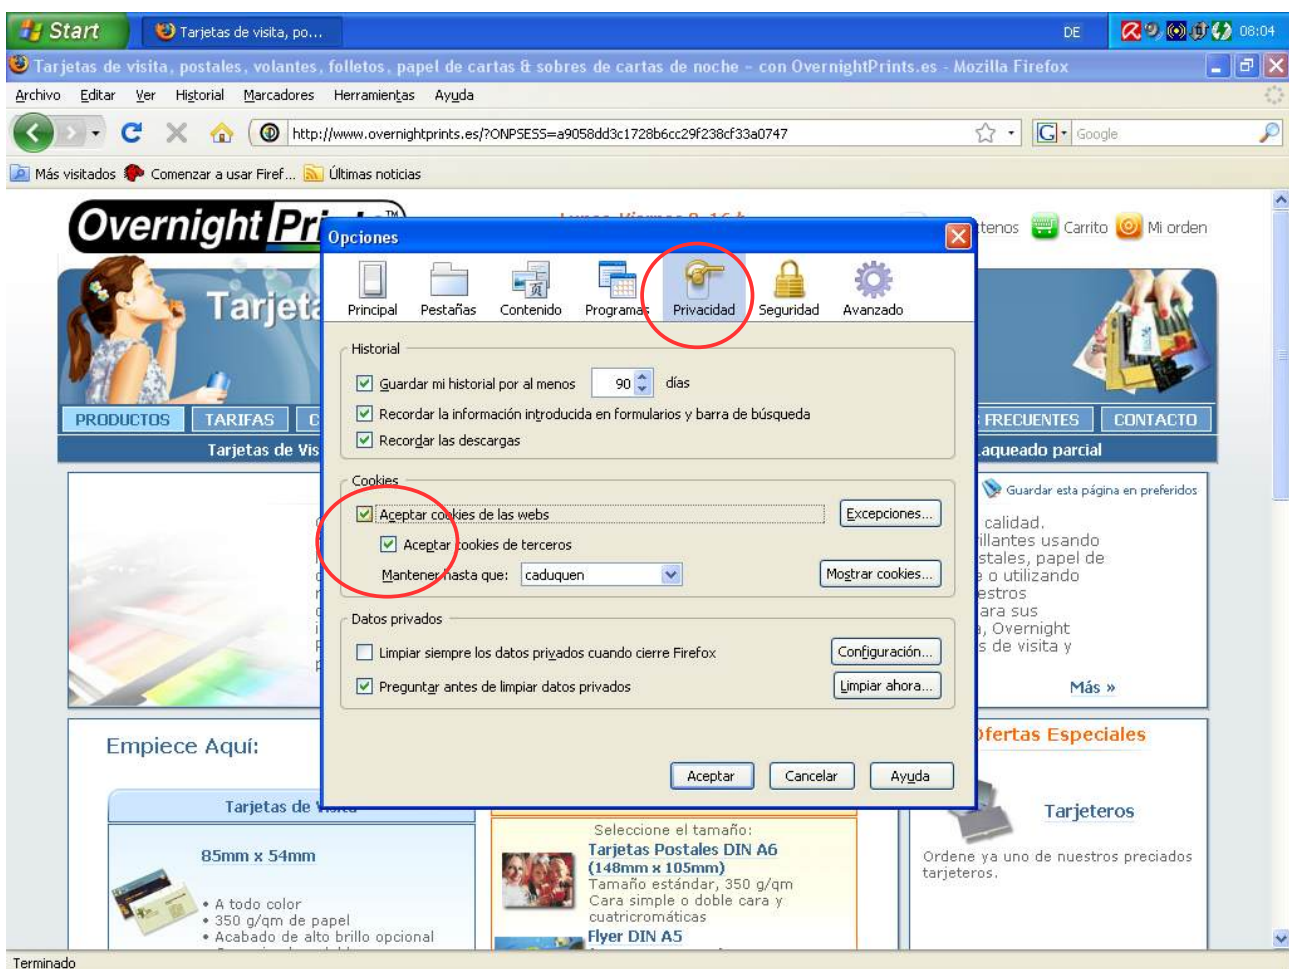

- menu of the "Firefox Opciones":
  "Privacidad" >> enable "Aceptar cookies de las webs"