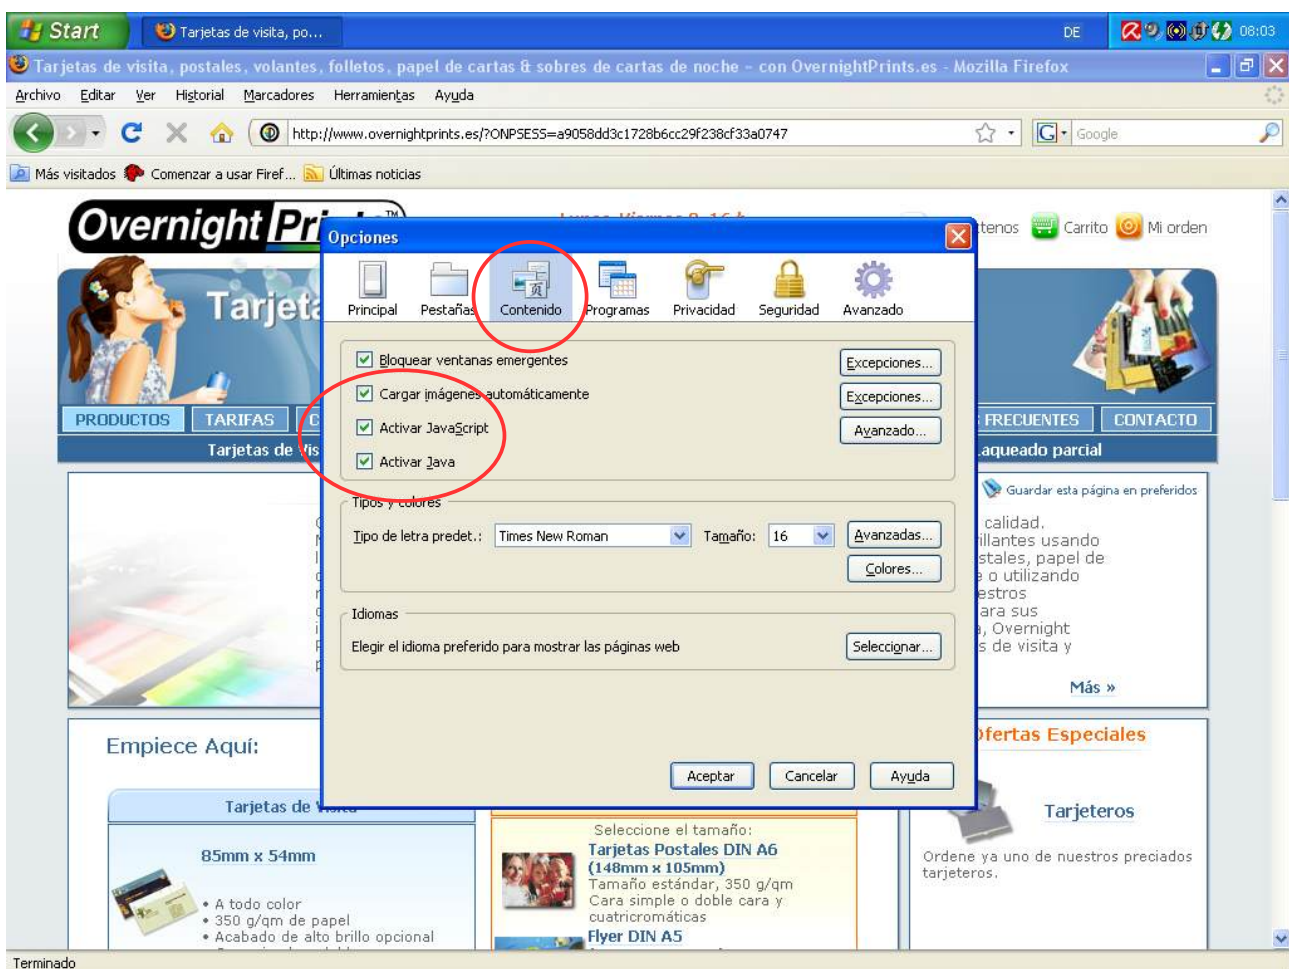

- menu of the "Firefox Opciones":
  "Contenido" >> enable "Cargar imagenes automaticamente", "Java" & "JavaScript"