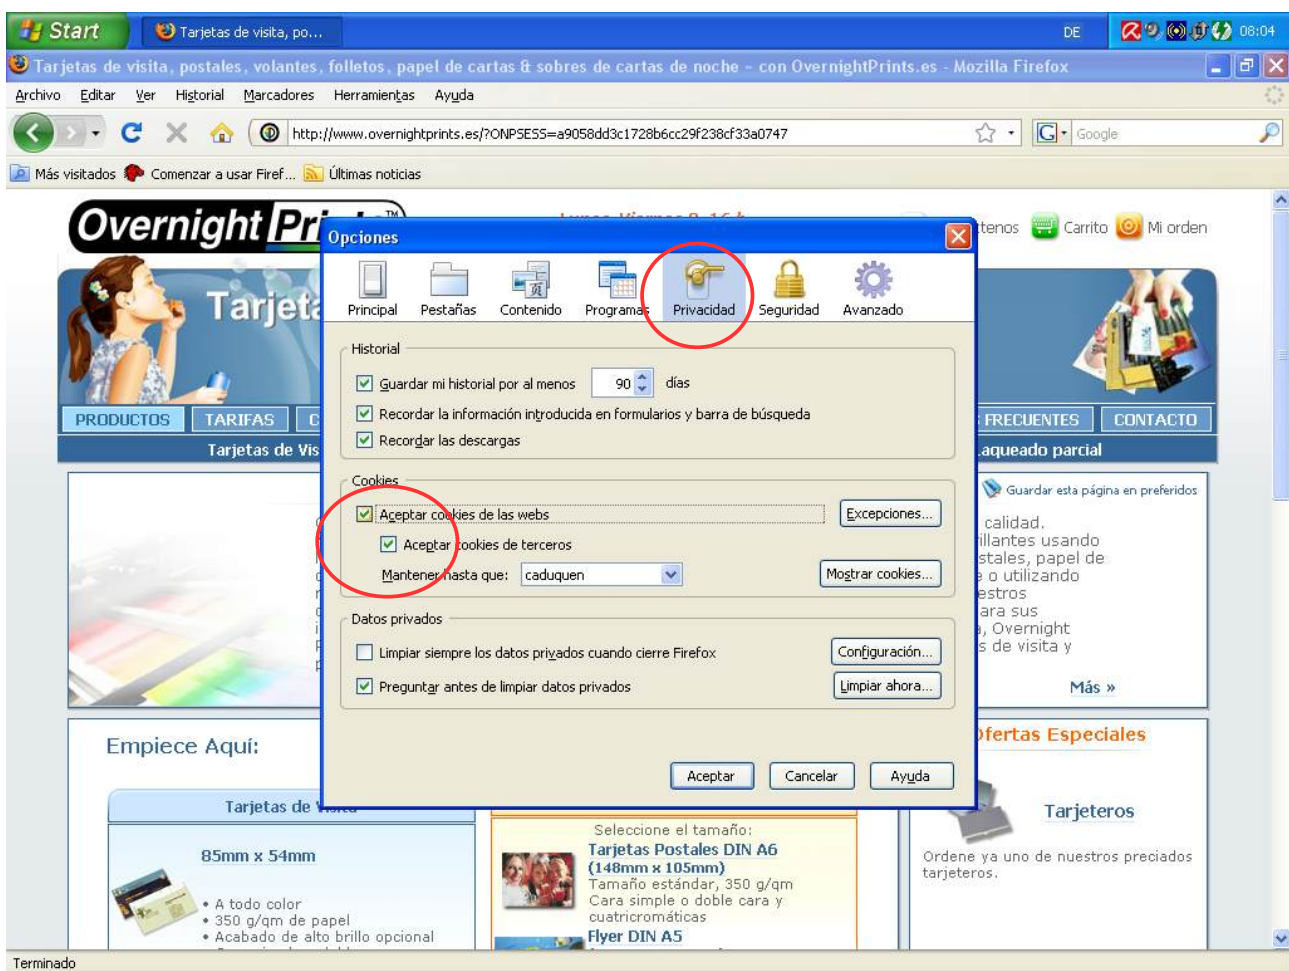

- menu of the "Firefox Opciones":
  "Privacidad" >> enable "Aceptar cookies de las webs"